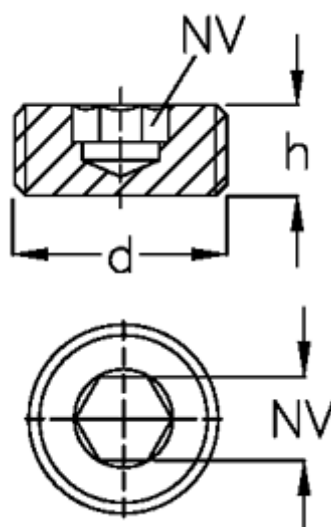

Data Sheet

Article number: 20252M2415PRB
Description: E+G Blanking plugs
GN 252-M24x1.5-PRB

Measures

d	= M24x1,5
H	= 12
Internal hexagon	= 14